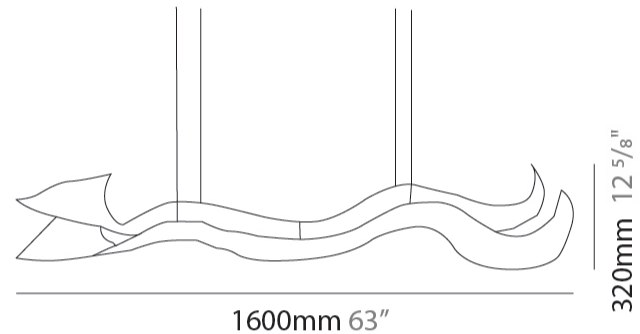

GENERAL

Series: Tempo Perso _____
Partner: Knikerboker _____
Division: Design _____
Installation: Suspension _____
Product Type: Pendant _____
Mounting Location: Ceiling _____
Light Distribution: Indirect _____

PHYSICAL

Shape: Abstract _____
Length (mm): 1600 _____
Length (in): 63 _____
Height (mm): 320 _____
Height (in): 12 ⁵/₈ _____
Extension (mm): 2000 _____
Extension (in): 78 ³/₄ _____

Fixture Finish: EWH / EBK / MAN / COF / PRD / SLF / GLF / CLF / BRL / EWS / EWG / EWC / EWR / EBS / EBG / EBC / EBC / EBB / MAS / MAD / MAC / MAB / COS / CGO / CCL / CBL / PRS / PRG / PRC / PRB

Fixture Material: Aluminum _____
Cable Details: 4 Steel Cables 2000mm / 78 3/4" - Silicon Cable 2000mm / 78 3/4" _____

ELECTRICAL

Lamp Type: LED _____
Bulb Included: Bulb Included _____
Total Output Wattage (W): 40 _____
Dimming: Tri-Mode (Non-Dimming and Phase Dimming (120Vac only) and 0-10V Dimming) _____
Driver Included: Yes _____
Driver Location: Integrated _____
Driver Type: Constant Current - Universal _____
Driver Class: Class 2 _____
Input Voltage (V): 120 - 277 _____
Constant Current (MA): 250 _____
Upon Request: 0-10Vdc dimming / Phase dimming @120Vac / 277Vac _____

LED

Number of LEDs: 4 _____
Color Temperature (°K): 3000 _____
Max. Delivered Lumen (lm): 4400 _____
CRI: >85 CRI _____
Lamp Life (hrs): 50000 _____

OPTICAL

RATINGS AND CERTIFICATIONS

Certified By: CSA Certified to UL and CSA Standards _____
IP rating: IP20 _____