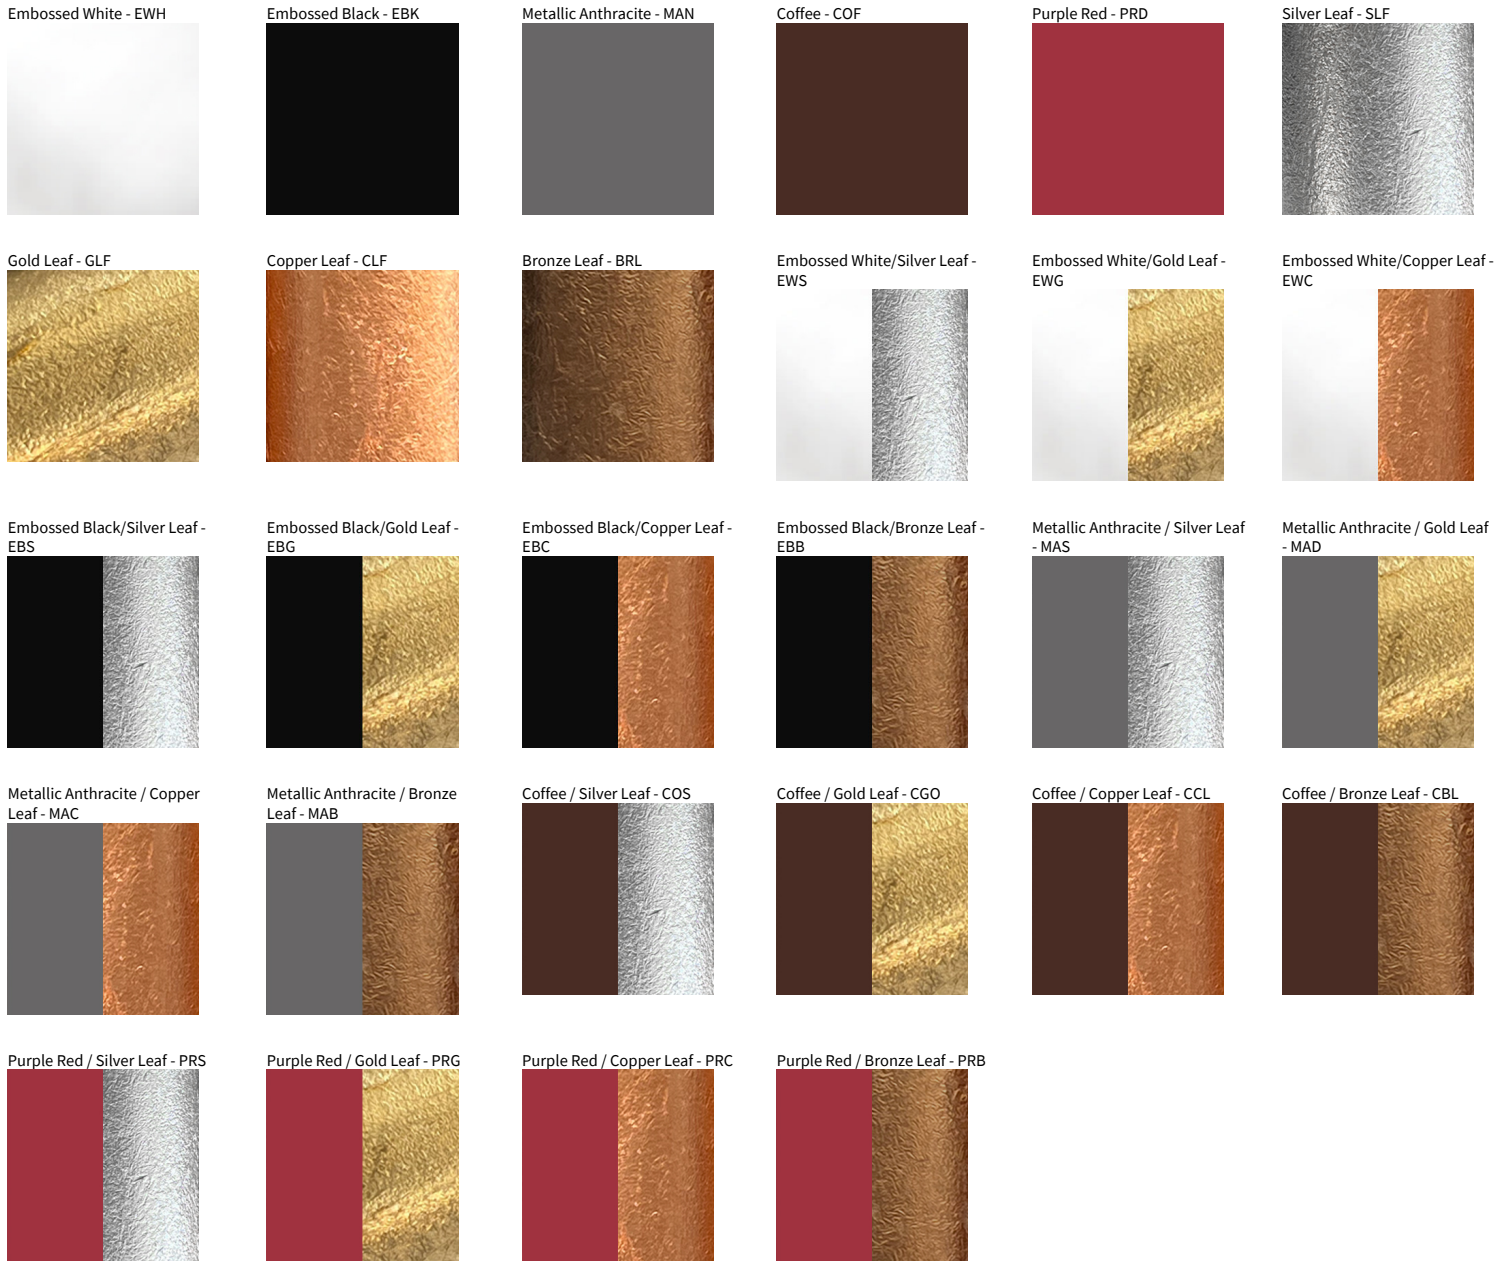

TEMPO PERSO COLOR FINISH CHART

PROJECT
TYPE
SPECIFIER
QUANTITY
DATE

Fixture Finish

Digital: Not all screens are calibrated the same, and therefore, colors will appear differently between screens.
Physical: When texture is involved, there will be variations in color, character and tone within a product series and between product families.