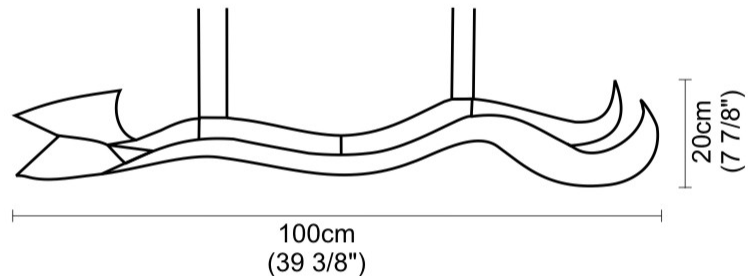

TEMPO PERSO SUSPENSION

D131244-

base number   Finish
Options

1. To build a product code in our configurator select the specify button on the base model # product page
2. To build a manual product code on this datasheet choose from the options listed below in blue font and add the suffix to the base model #

GENERAL

Series: Tempo Perso
Partner: Knikerboker
Division: Design
Installation: Suspension
Product Type: Pendant
Mounting Location: Ceiling
Light Distribution: Indirect

PHYSICAL

Shape: Curves
Length (mm): 1000
Length (in): 39 3/8
Height (mm): 200
Height (in): 7 7/8
Fixture Finish: EWH / EBK / MAN / COF / PRD / SLF / GLF / CLF / BRL / EWS / EWG / EWC / EWR / EBS / EBG / EBC / EBC / EBB / MAS / MAD / MAC / MAB / COS / CGO / CCL / CBL / PRS / PRG / PRC / PRB
Fixture Material: Aluminum
Cable Details: 4 Steel Cables 2000mm / 78 3/4" - Silicon Cable 2000mm / 78 3/4"

ELECTRICAL

Lamp Type: LED
Total Output Wattage (W): 30
Dimming: Tri-Mode (Non-Dimming and Phase Dimming (120Vac only) and 0-10V Dimming)
Driver Included: Yes
Driver Location: Integrated
Driver Type: Constant Current - Universal
Driver Class: Class 2
Input Voltage (V): 120 - 277
Constant Current (MA): 250
Upon Request: 0-10Vdc dimming / Phase dimming @120Vac / 277Vac

LED

Number of LEDs: 3
Color Temperature (°K): 3000
Max. Delivered Lumen (lm): 3300
CRI: >85 CRI
Lamp Life (hrs): 50000

OPTICAL

RATINGS AND CERTIFICATIONS

Certified By: CSA Certified to UL and CSA Standards
IP rating: IP20