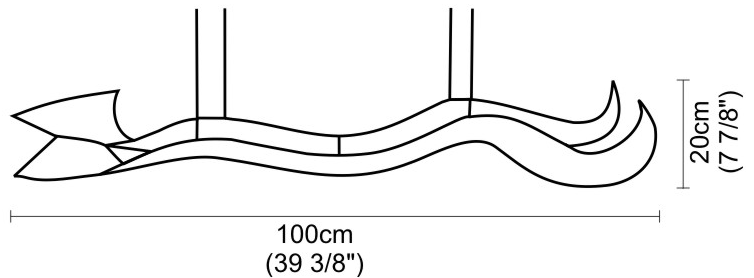

TEMPO PERSO SUSPENSION

D131229-

base number Finish
Options

1. To build a product code in our configurator select the specify button on the base model # product page
2. To build a manual product code on this datasheet choose from the options listed below in blue font and add the suffix to the base model #

GENERAL

Series: Tempo Perso
Partner: Knikerboker
Division: Design
Installation: Suspension
Product Type: Pendant
Mounting Location: Ceiling
Light Distribution: Indirect

PHYSICAL

Shape: Curves
Length (mm): 1000
Length (in): 39 3/8
Height (mm): 200
Height (in): 7 7/8
Fixture Finish: EWH / EBK / MAN / COF / PRD / SLF / GLF / CLF / BRL / EWS / EWG / EWC / EWR / EBS / EBG / EBC / EBC / EBB / MAS / MAD / MAC / MAB / COS / CGO / CCL / CBL / PRS / PRG / PRC / PRB

Fixture Material: Aluminum
Cable Details: 4 Steel Cables 2000mm / 78 3/4" - Silicon Cable 2000mm / 78 3/4"

ELECTRICAL

Lamp Type: LED
Total Output Wattage (W): 20
Dimming: Tri-Mode (Non-Dimming and Phase Dimming (120Vac only) and 0-10V Dimming)
Driver Included: Yes
Driver Location: Integrated
Driver Type: Constant Current - Universal
Driver Class: Class 2
Input Voltage (V): 120 - 277
Constant Current (MA): 250
Upon Request: 0-10Vdc dimming / Phase dimming @120Vac / 277Vac

LED

Number of LEDs: 2
Color Temperature (°K): 3000
Max. Delivered Lumen (lm): 2200
CRI: >85 CRI
Lamp Life (hrs): 50000

OPTICAL

RATINGS AND CERTIFICATIONS

Certified By: CSA Certified to UL and CSA Standards
IP rating: IP20