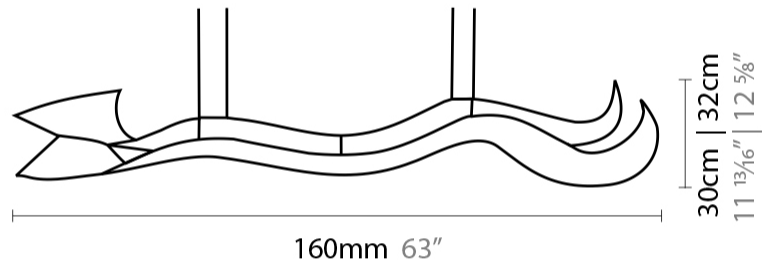

TEMPO PERSO SUSPENSION

D131256-

base number Finish
Options

1. To build a product code in our configurator select the specify button on the base model # product page
2. To build a manual product code on this datasheet choose from the options listed below in blue font and add the suffix to the base model #

GENERAL

Series: Tempo Perso
Partner: Knikerboker
Division: Design
Installation: Suspension
Product Type: Pendant
Mounting Location: Ceiling
Light Distribution: Indirect

PHYSICAL

Shape: Curves
Length (mm): 160
Length (in): 63
Height (mm): 300
Height (in): 11 ¹³/₁₆
Fixture Finish: EWH / EBK / MAN / COF / PRD / SLF / GLF / CLF / BRL / EWS / EWG / EWC / EWR / EBS / EBG / EBC / EBC / EBB / MAS / MAD / MAC / MAB / COS / CGO / CCL / CBL / PRS / PRG / PRC / PRB
Fixture Material: Aluminum
Cable Details: 4 Steel Cables 2000mm / 78 3/4" - Silicon Cable 2000mm / 78 3/4"

ELECTRICAL

Lamp Type: LED
Total Output Wattage (W): 40
Dimming: Tri-Mode (Non-Dimming and Phase Dimming (120Vac only) and 0-10V Dimming)
Driver Included: Yes
Driver Location: Integrated
Driver Type: Constant Current - Universal
Driver Class: Class 2
Input Voltage (V): 120 - 277
Constant Current (MA): 250

LED

Number of LEDs: 4
Color Temperature (°K): 3000
Max. Delivered Lumen (lm): 4400
CRI: >85 CRI
Lamp Life (hrs): 50000

OPTICAL

RATINGS AND CERTIFICATIONS

Certified By: CSA Certified to UL and CSA Standards
IP rating: IP20